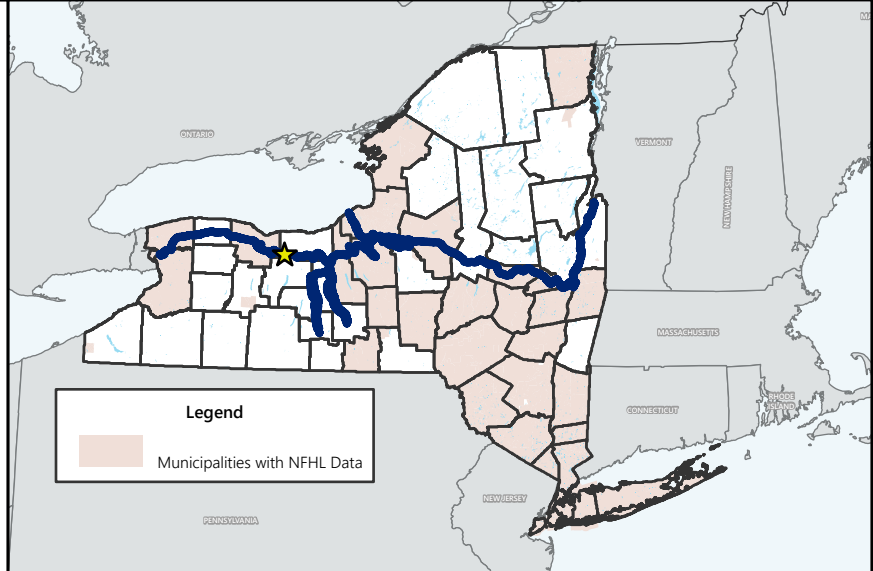

Legend

- Canal Mileage (Multiple Canal Segments)
- Canal System Lock (Name/Designation)
- Town Boundary
- Canal System
- Project Area
- FEMA Flood Zones**
- Zone A
- Zone AE
- Zone AH
- Zone AO

EARTHEN EMBANKMENT INTEGRITY PROGRAM

**Figure 96G: FEMA Flood Zones
Town of Macedon**

Original Issue Date: November 6, 2018
Revised Issue Date: January 27, 2021

There is no digital National Flood Hazard Layer (NFHL) GIS data for Town of Macedon. For these communities, regulated flood zones may be found at the FEMA Flood Map Service Center at: <https://msc.fema.gov/portal/home>